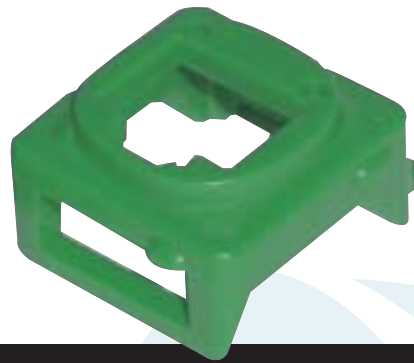

DATA SHEET

CAT 5e KEYSTONE

KEYSTONES

CAT5E KEYSTONE 90°

Housing: ABS UL94V-0
 RJ45 conduct: Phosphor bronze
 50 micro-inch gold-plated
 Sticker: 568A and 568B
 wiring identification
 Complies with EIA/TIA Category 5
 enhanced specifications
 Various colours available.
 6P4C, 8P4C and 8P8C

CAT5E KEYSTONE 180°

Shielded and unshielded
 Various colours available.

INSERT ADAPTOR

To suit HPM and Clipsal GPO plates
 Various colours available.
 Pack of 10

TECHNICAL DRAWING